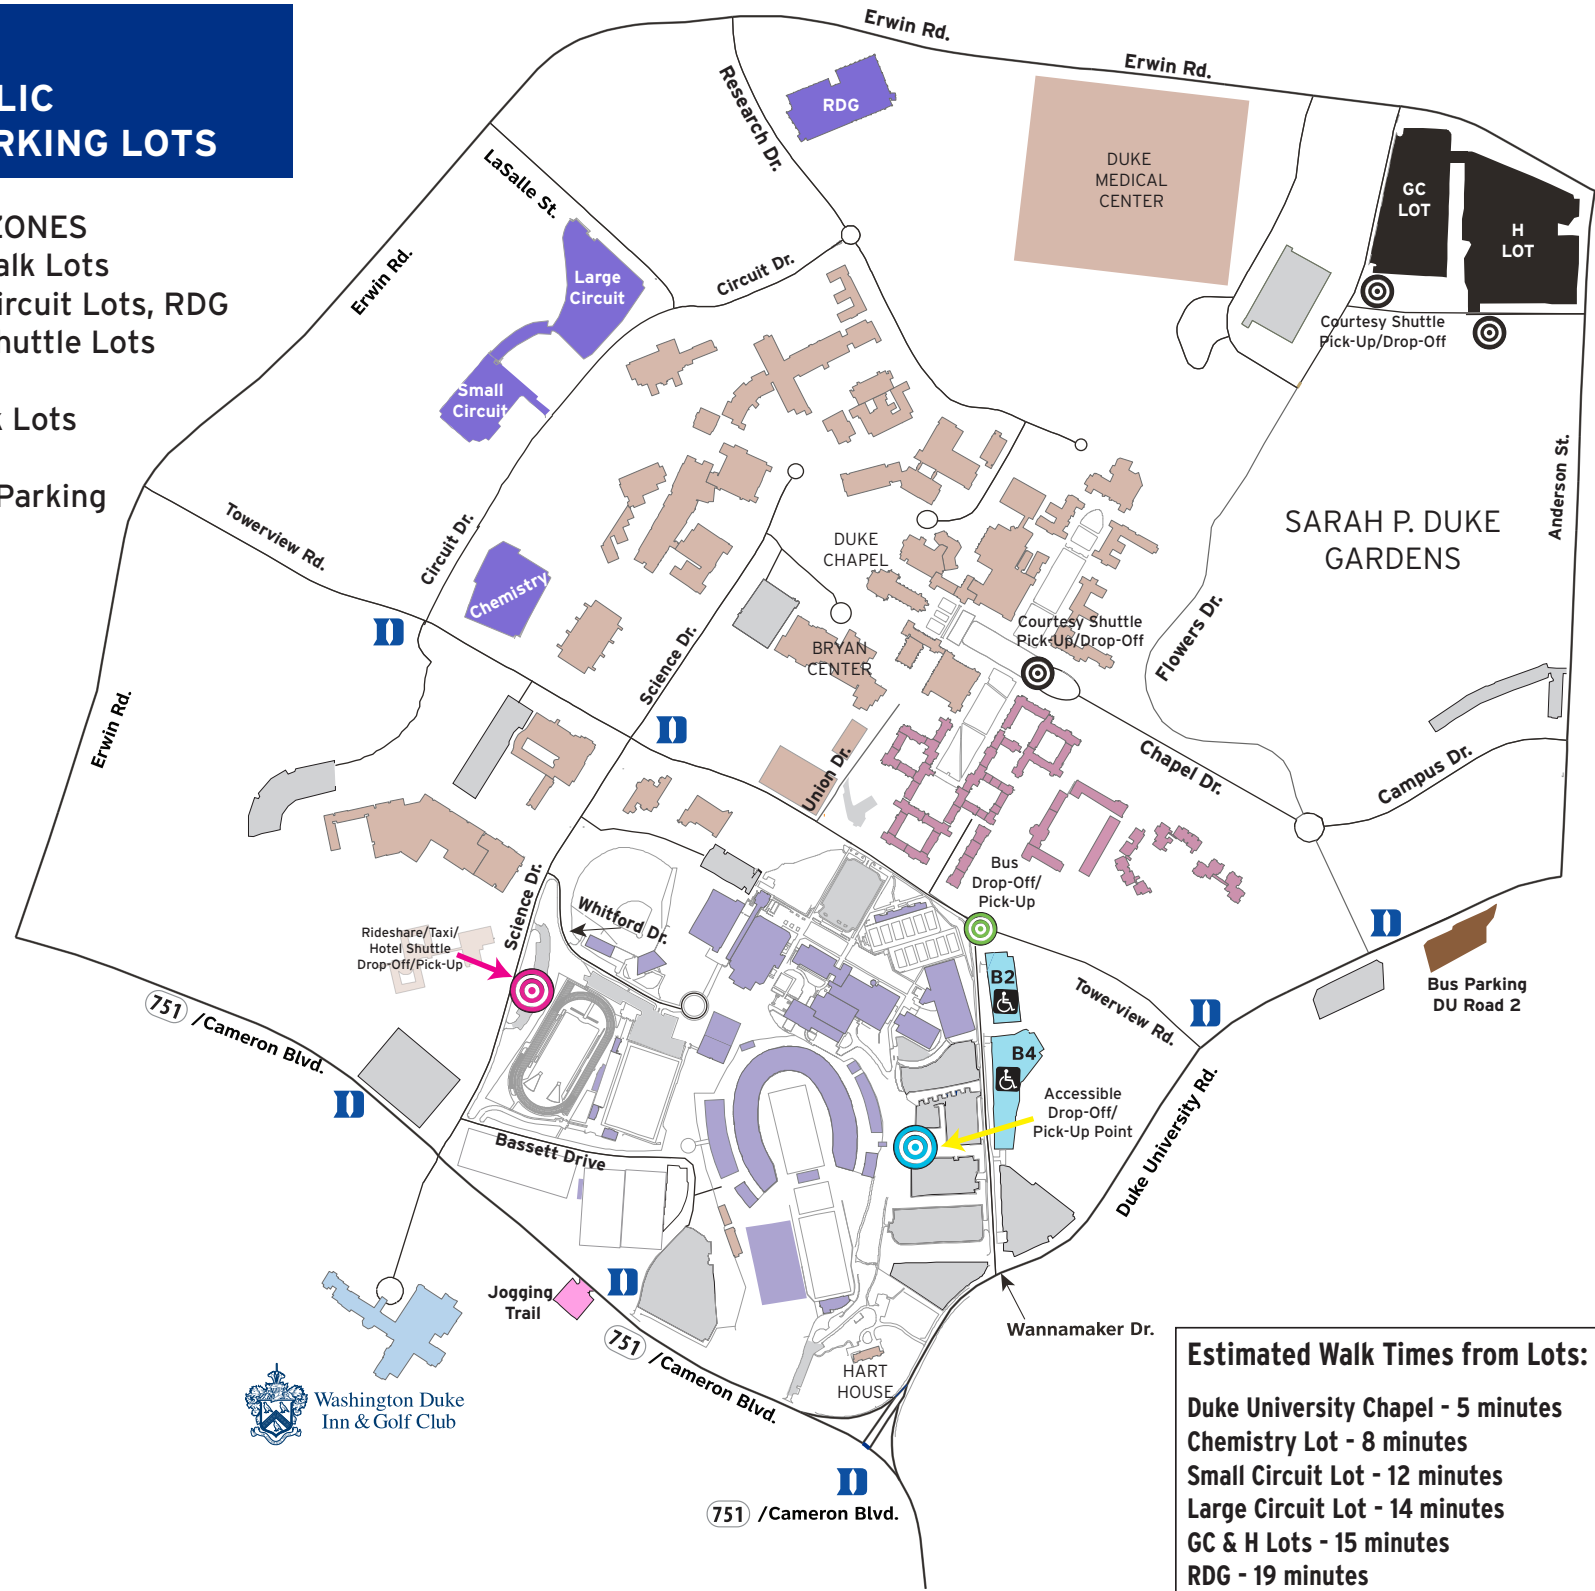

FOOTBALL GENERAL PUBLIC GAME DAY PARKING LOTS

GENERAL PUBLIC PARKING ZONES

- Purple Zone - Park & Walk Lots
Chemistry Lot, Circuit Lots, RDG
- Gray Zone - Courtesy Shuttle Lots
GC Lot, H Lot
- Pink Zone - Park & Walk Lots
Jogging Trail Lot
- Blue Zone - Accessible Parking
B-2, B-4 Lots

Estimated Walk Times from Lots:	
Duke University Chapel	- 5 minutes
Chemistry Lot	- 8 minutes
Small Circuit Lot	- 12 minutes
Large Circuit Lot	- 14 minutes
GC & H Lots	- 15 minutes
RDG	- 19 minutes